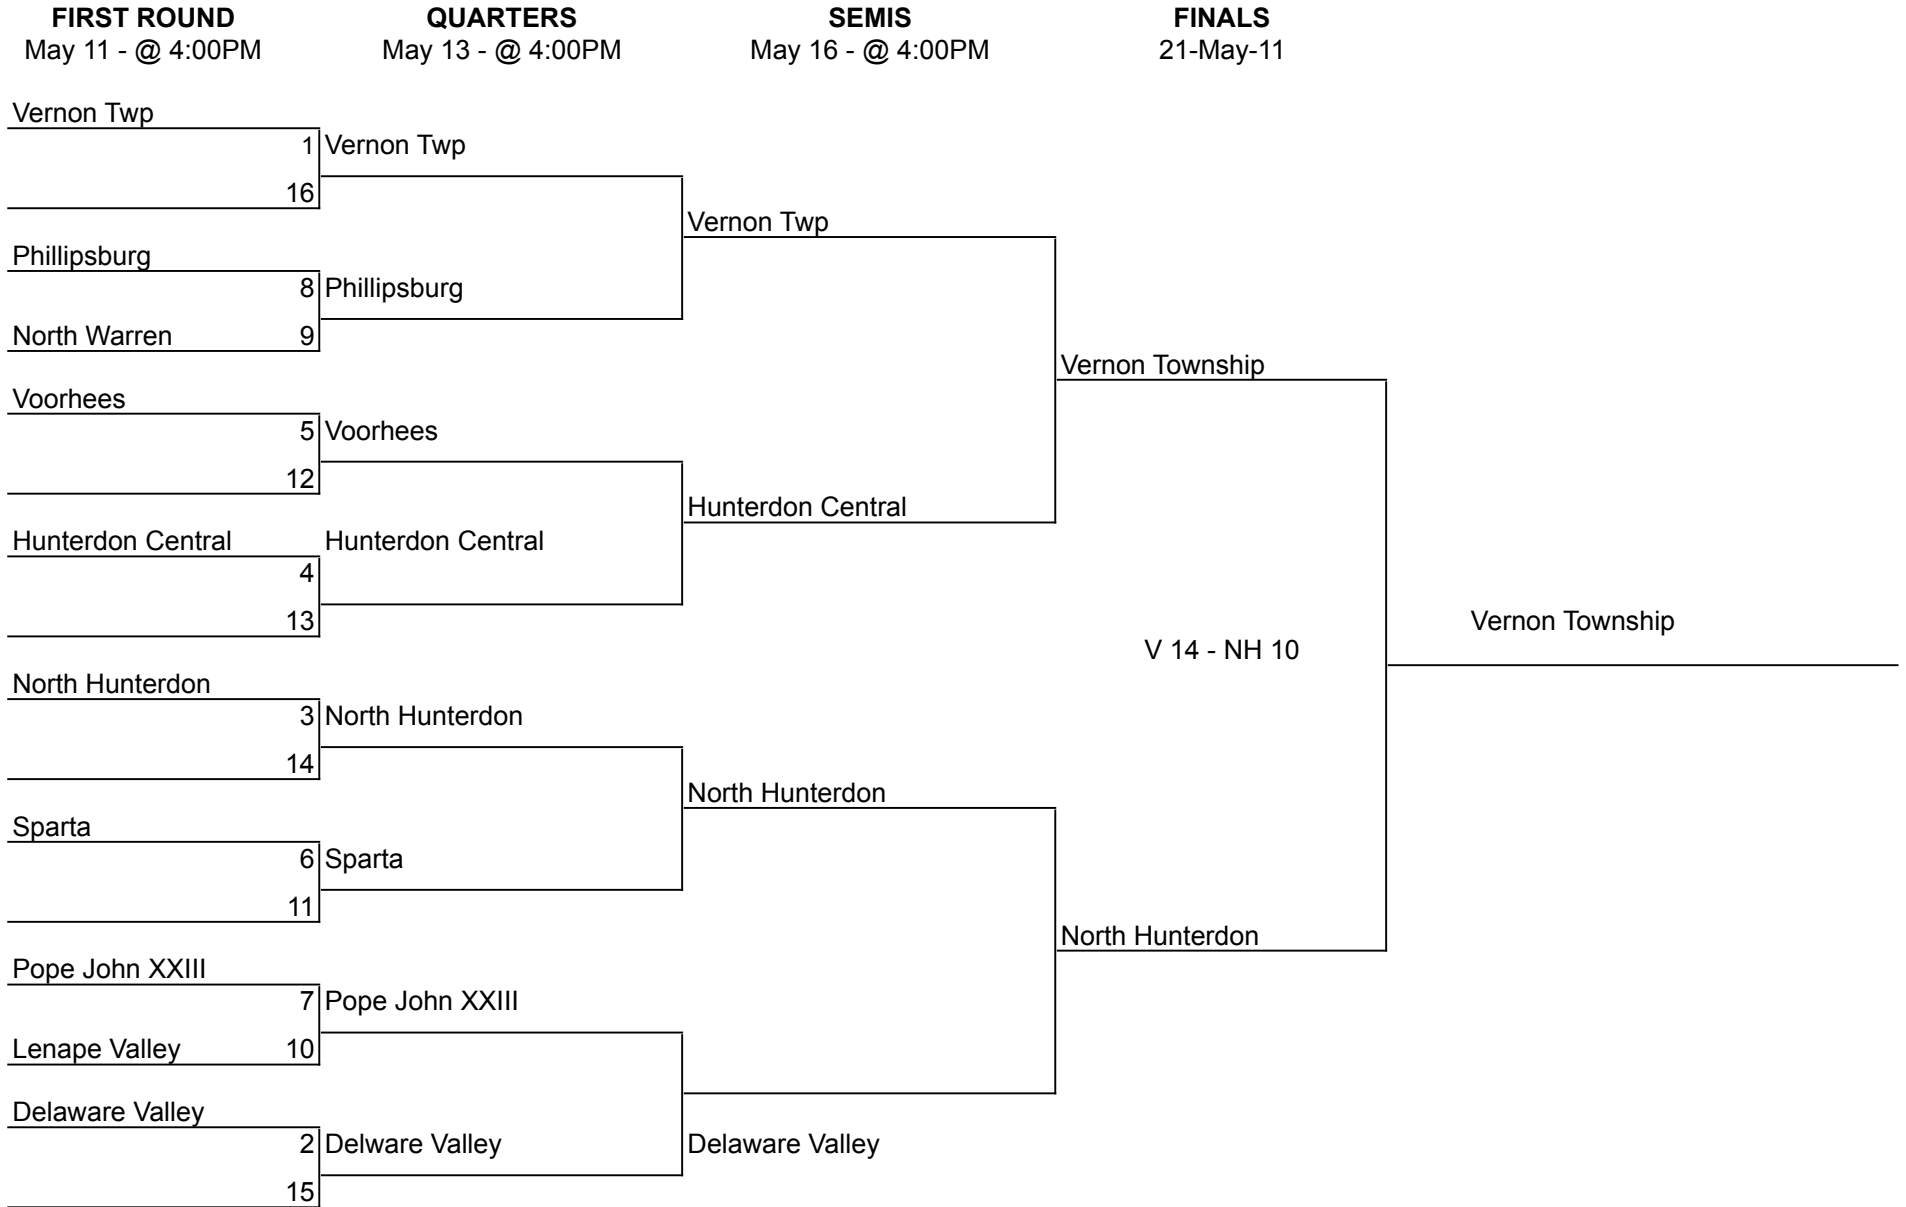

HUNTERDON/WARREN/SUSSEX ATHLETIC ASSOCIATION

2011 HWS GIRLS LACROSSE TOURNAMENT

ALL GAMES PLAYED AT THE HIGHER SEED'S SCHOOL UNLESS OTHERWISE NOTED